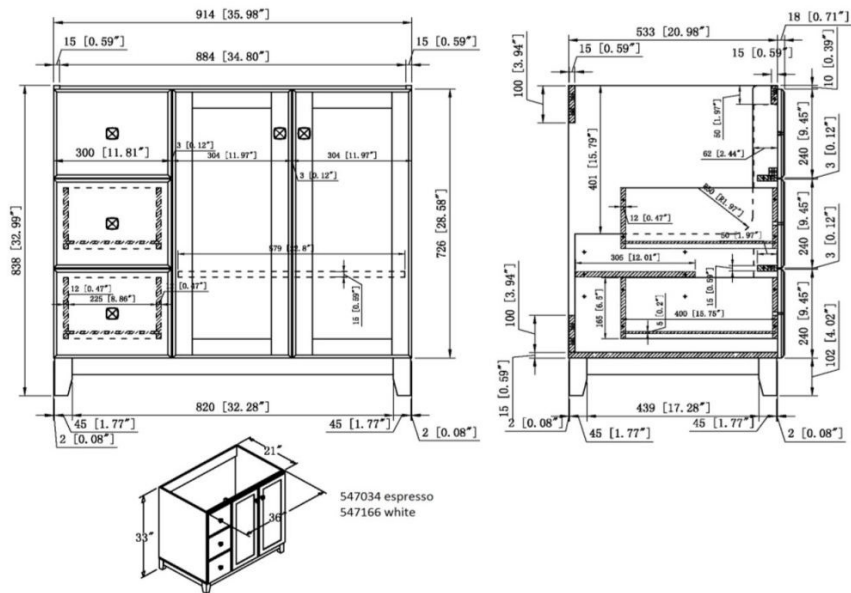

Shorewood Unassembled 2-Door 2-Drawer Vanity without Top 36"
Espresso

SPECIFICATIONS

MATERIAL CONSTRUCTION: Wood
ASSEMBLY REQUIRED: Yes
TOOLS NEEDED FOR ASSEMBLY: Screwdriver
ASSEMBLED DIMENSIONS: 33" H x 36" L x 21" D
ASSEMBLED WEIGHT: 84 lbs.
HINGE STYLE: Soft Close
DOOR STYLE: 2 Shaker Pine+MDF Doors
DRAWER STYLE: 2 MDF Drawers
GLIDE STYLE: STD Easy Glide
FAKE DWR STYLE: 1 Fake Drawer
DWR #1 DIMENSIONS: 9.21" W x 6.30" H
DWR CONSTRUCTION: Standard
SHELF STYLE: Adjustable
SHELF ADJUSTABILITY INCREMENTS: 1.26"
SHELF MAX WEIGHT CAPACITY: 40 lbs.
SHELF DIMENSIONS: 23.35" W x 12.01" D
SHELF THICKNESS: .59"
SHELF MATERIAL: Particle Board

FRAME STYLE: N/A
FACE FRAME MATERIAL: N/A
SIDES MATERIAL: Particle Board
BOTTOM MATERIAL: Particle Board
TOE KICK INSET WIDTH: N/A
BACK PANEL MATERIAL: N/A
BACK BRACE MATERIAL: Particle Board

WARRANTY: 1-Year limited warranty
CARB COMPLIANT: CARB Phase 2
TITLE IV COMPLIANT: Yes