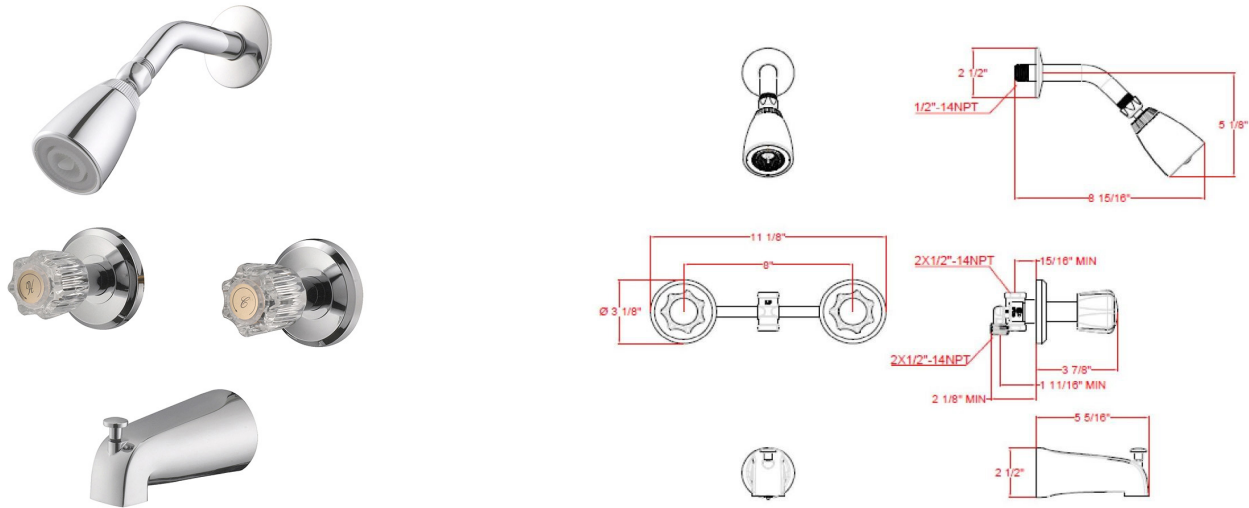

# Millbridge Bath and Shower Trim with Valve Polished Chrome

## SPECIFICATIONS

<b>MATERIAL:</b>	Zinc	<b>WEIGHT:</b>	3.05 lbs.
<b>HANDLE MATERIAL:</b>	N/A	<b>PVD FINISH:</b>	No
<b>SPOUT MATERIAL:</b>	N/A	<b>ESCUTCHEON INCLUDED:</b>	N/A
<b>CARTRIDGE MATERIAL:</b>	Washerless	<b>VALVE INCLUDED:</b>	Yes
<b>WATERWAY MATERIAL:</b>	Brass	<b>PRESSURE BALANCED VALVE:</b>	No
<b>VALVE MATERIAL:</b>	Brass	<b>TYPE OF SHOWER HEAD:</b>	Wall Mount
<b>DRAIN MATERIAL:</b>	N/A	<b>SHOWER HEAD FUNCTIONS (QTY):</b>	1
<b>FAUCET TYPE:</b>	Bath & Shower Trim	<b>SHOWER HEAD NOZZLE TYPE:</b>	Flat
<b>SPOUT REACH:</b>	4.76"	<b>SHOWER HEAD SHAPE:</b>	Round
<b>FLOW RATE:</b>	1.8 GPM	<b>SHOWER HEAD PUSH BUTTON:</b>	No
<b>LOW FLOW:</b>	Yes	<b>TUB SPOUT TYPE:</b>	Threaded
<b>HANDLES CONFIGURATION:</b>	Double Handle	<b>TUB SPOUT DIVERTER INCLUDED:</b>	Yes
<b>HANDLE REACH:</b>	1.07"		
<b>QUICK ATTACH INCLUDED:</b>	Yes		
<b>DIMENSIONS:</b>	5.1" H x 5.9" L x 11.1" D		