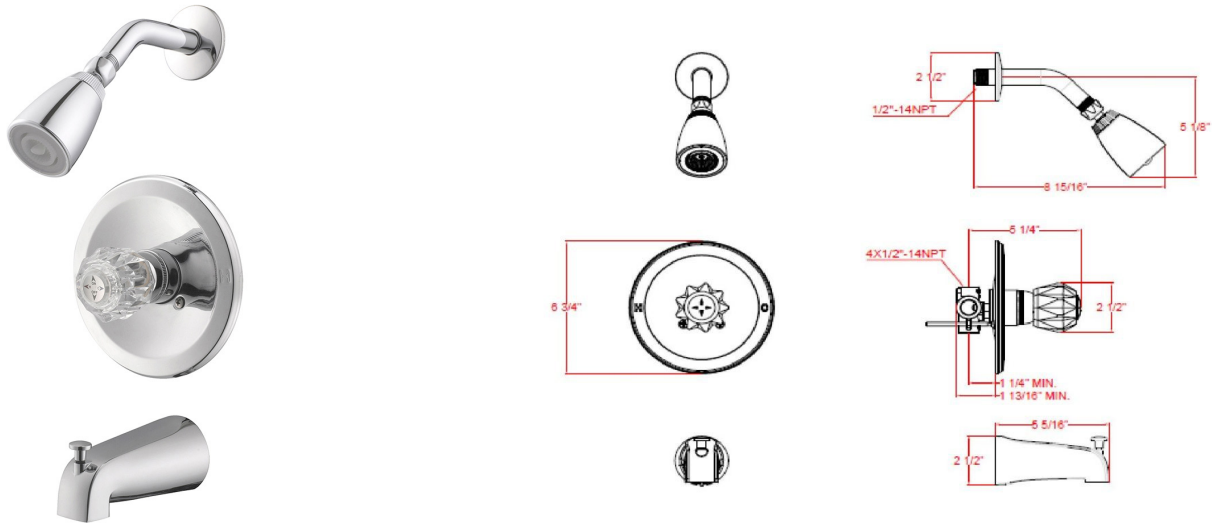

Millbridge Bath and Shower Trim with Valve

Polished Chrome

SPECIFICATIONS

MATERIAL:	Zinc	WEIGHT:	2.76 lbs.
HANDLE MATERIAL:	N/A	PVD FINISH:	No
SPOUT MATERIAL:	N/A	ESCUTCHEON INCLUDED:	N/A
CARTRIDGE MATERIAL:	Washerless	VALVE INCLUDED:	Yes
WATERWAY MATERIAL:	Brass	PRESSURE BALANCED VALVE:	No
VALVE MATERIAL:	Brass	TYPE OF SHOWER HEAD:	Wall Mount
DRAIN MATERIAL:	N/A	SHOWER HEAD FUNCTIONS (QTY):	1
FAUCET TYPE:	Bath & Shower Trim	SHOWER HEAD NOZZLE TYPE:	Flat
SPOUT REACH:	4.76"	SHOWER HEAD SHAPE:	Round
FLOW RATE:	1.8 GPM	SHOWER HEAD PUSH BUTTON:	No
LOW FLOW:	Yes	TUB SPOUT TYPE:	Slip-On
HANDLES CONFIGURATION:	Single Handle	TUB SPOUT DIVERTER INCLUDED:	Yes
HANDLE REACH:	1.23"		
QUICK ATTACH INCLUDED:	Yes		
DIMENSIONS:	48" H x 8.9" L x 6.75" D		