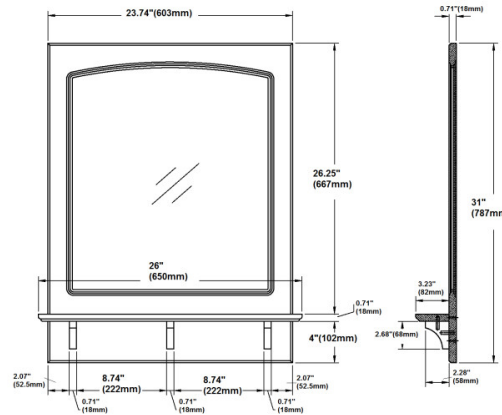

Concord Mirror with Shelf 24"  
White

**SPECIFICATIONS**

MATERIAL CONSTRUCTION:	Wood	FACE FRAME MATERIAL:	MDF
ASSEMBLY REQUIRED:	No	SIDES MATERIAL:	N/A
TOOLS NEEDED FOR INSTALLATION:	Electric Drill, Screwdriver	BOTTOM MATERIAL:	N/A
ASSEMBLED DIMENSIONS:	31" H x 24" L x 4" D	BACK PANEL MATERIAL:	MDF
WEIGHT:	17.27 lbs.	BACK BRACE MATERIAL:	N/A
NUMBER OF DOORS:	N/A	GLASS STYLE:	Flat Panel
DOOR MATERIAL:	MDF	LIGHTED:	No
NUMBER OF SHELVES:	N/A	QTY OF LAMPS:	N/A
ADJUSTABLE SHELVES:	N/A	POWER SOURCE:	None
SHELF MAX WEIGHT CAPACITY:	N/A	MOUNTING HARDWARE INCLUDED:	No
SHELF WIDTH:	N/A	MOUNTING TYPE:	Surface
SHELF THICKNESS:	N/A		
SHELF MATERIAL:	N/A		