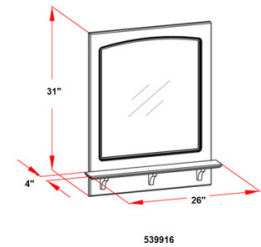

Concord Mirror with Shelf 24"  
White

**SPECIFICATIONS**

MATERIAL CONSTRUCTION:	Wood	FACE FRAME MATERIAL:	MDF
ASSEMBLY REQUIRED:	No	SIDES MATERIAL:	N/A
TOOLS NEEDED FOR INSTALLATION:	Electric Drill, Screwdriver	BOTTOM MATERIAL:	N/A
ASSEMBLED DIMENSIONS:	31" H x 24" L x 4" D	BACK PANEL MATERIAL:	MDF
WEIGHT:	17.27 lbs.	BACK BRACE MATERIAL:	N/A
NUMBER OF DOORS:	N/A	GLASS STYLE:	Flat Panel
DOOR MATERIAL:	MDF	LIGHTED:	No
NUMBER OF SHELVES:	N/A	QTY OF LAMPS:	N/A
ADJUSTABLE SHELVES:	N/A	POWER SOURCE:	None
SHELF MAX WEIGHT CAPACITY:	N/A	MOUNTING HARDWARE INCLUDED:	No
SHELF WIDTH:	N/A	MOUNTING TYPE:	Surface
SHELF THICKNESS:	N/A		
SHELF MATERIAL:	N/A		