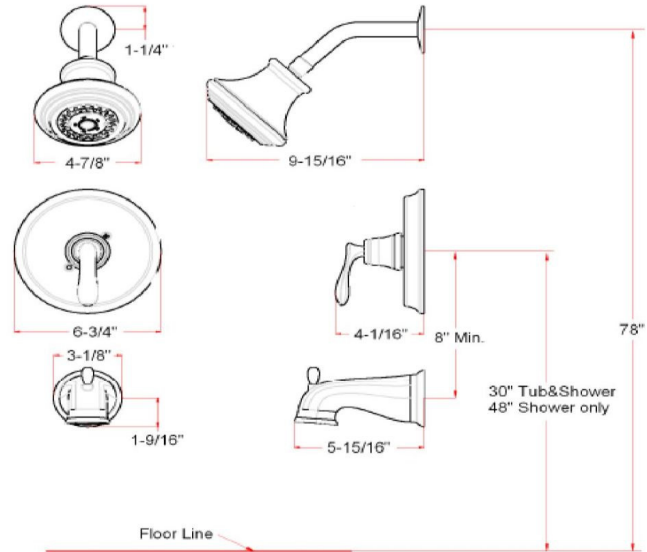

Madison Bath and Shower Trim with Valve

Satin Nickel

SPECIFICATIONS

MATERIAL:	Brass/ABS	WEIGHT:	4.45 lbs.
HANDLE MATERIAL:	Zinc	PVD FINISH:	Yes
SPOUT MATERIAL:	N/A	ESCUTCHEON INCLUDED:	N/A
CARTRIDGE MATERIAL:	Ceramic	VALVE INCLUDED:	No
WATERWAY MATERIAL:	Brass	PRESSURE BALANCED VALVE:	Yes
VALVE MATERIAL:	Brass	TYPE OF SHOWER HEAD:	Wall Mount
DRAIN MATERIAL:	N/A	SHOWER HEAD FUNCTIONS (QTY):	3
FAUCET TYPE:	N/A	SHOWER HEAD NOZZLE TYPE:	Raised
SPOUT REACH:	4.96"	SHOWER HEAD SHAPE:	Round
FLOW RATE:	1.8 GPM	SHOWER HEAD PUSH BUTTON:	No
LOW FLOW:	Yes	TUB SPOUT TYPE:	Threaded
HANDLES CONFIGURATION:	Single Handle	TUB SPOUT DIVERTER INCLUDED:	Yes
HANDLE REACH:	2.94"		
QUICK ATTACH INCLUDED:	No		
DIMENSIONS:	78" H x 9.9" L x 6.75" D		