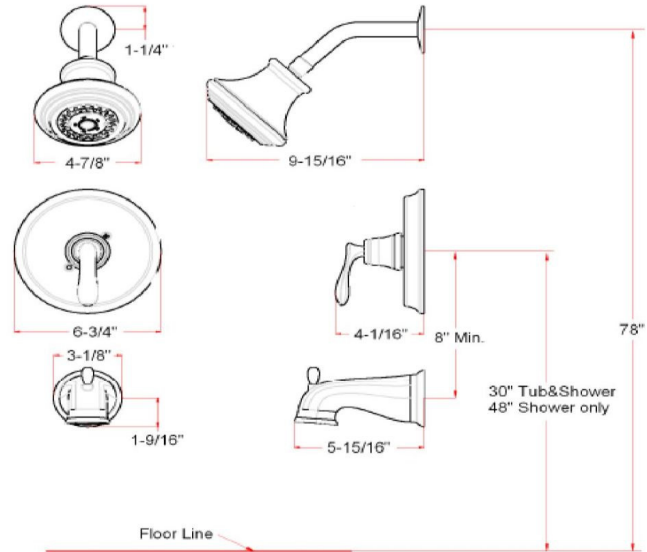

Madison Bath and Shower Trim with Valve

Oil Rubbed Bronze

SPECIFICATIONS

MATERIAL:	Brass/ABS
HANDLE MATERIAL:	Zinc
SPOUT MATERIAL:	N/A
CARTRIDGE MATERIAL:	Ceramic
WATERWAY MATERIAL:	Brass
VALVE MATERIAL:	Brass
DRAIN MATERIAL:	N/A
FAUCET TYPE:	Bath & Shower Trim
SPOUT REACH:	4.96"
FLOW RATE:	1.8 GPM
LOW FLOW:	Yes
HANDLES CONFIGURATION:	Single Handle
HANDLE REACH:	2.94"
QUICK ATTACH INCLUDED:	No
DIMENSIONS:	78" H x 9.9" L x 6.75" D

WEIGHT:	4.45 lbs.
PVD FINISH:	No
ESCUTCHEON INCLUDED:	N/A
VALVE INCLUDED:	No
PRESSURE BALANCED VALVE:	Yes
TYPE OF SHOWER HEAD:	Wall Mount
SHOWER HEAD FUNCTIONS (QTY):	3
SHOWER HEAD NOZZLE TYPE:	Raised
SHOWER HEAD SHAPE:	Round
SHOWER HEAD PUSH BUTTON:	No
TUB SPOUT TYPE:	Threaded
TUB SPOUT DIVERTER INCLUDED:	Yes