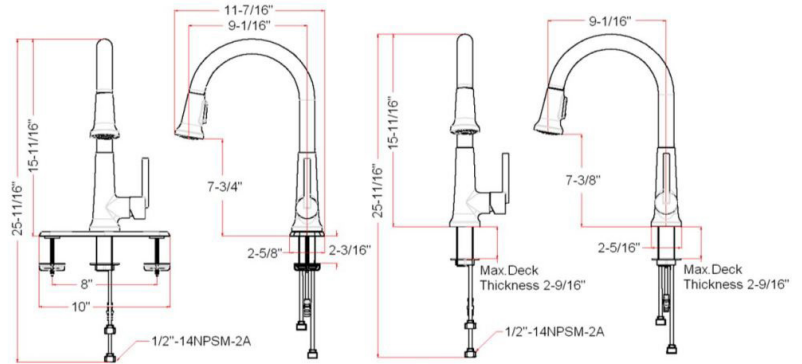

Geneva Single-Handle Pull-Down Sprayer Kitchen Faucet Satin Nickel

SPECIFICATIONS

MATERIAL:	Hybrid	FLOW RATE:	1.8 GPM
HANDLE MATERIAL:	Zinc	LOW FLOW:	Yes
SPOUT MATERIAL:	N/A	HANDLES - CONFIGURATION:	Single Handle
CARTRIDGE MATERIAL:	Ceramic	HANDLE REACH:	3.94"
WATERWAY MATERIAL:	Hybrid	SPRAYER INCLUDED:	No
SPRAYER MATERIAL:	Plastic	SPRAYER HOSE LENGTH:	59 cm
DRAIN MATERIAL:	N/A	SPRAYER TYPE:	Pull-Down
FAUCET TYPE:	Kitchen Pull-Down	SOAP DISPENSER INCLUDED:	No
MOUNTING TYPE:	Deck Mount	QUICK ATTACH INCLUDED:	Yes
MOUNTING HOLES:	1	DIMENSIONS WITH DECK PLATE:	10" L x 9.1" W x 15.7" D
MAX DECK THICKNESS:	2.2"	WEIGHT WITH DECK PLATE:	5.02 lbs.
DECK PLATE - INCLUDED:	N/A	DIMENSIONS W/O DECK PLATE:	4.61" L x 11.3" W x 15.28" D
SPOUT REACH:	9.06"	WEIGHT W/O DECK PLATE:	3.75 lbs.
SPOUT HEIGHT:	7.68"	PVD FINISH:	Yes