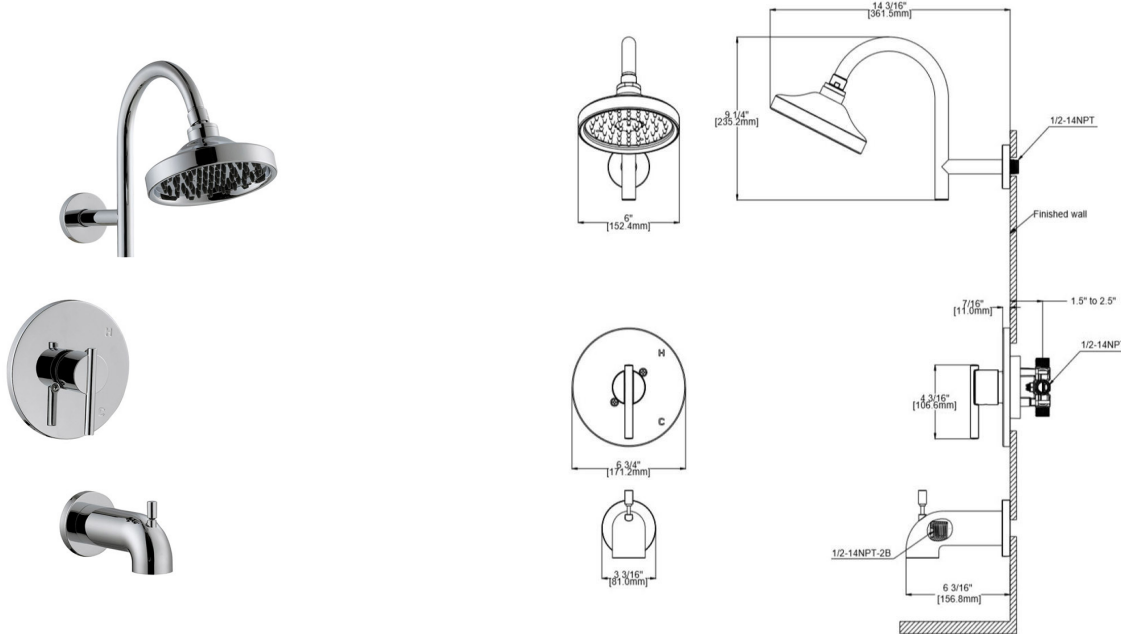

Geneva Bath and Shower Trim with Valve

Polished Chrome

SPECIFICATIONS

MATERIAL:	Zinc/Plastic	WEIGHT:	4.95 lbs.
HANDLE MATERIAL:	Zinc	PVD FINISH:	No
SPOUT MATERIAL:	N/A	ESCUTCHEON INCLUDED:	N/A
CARTRIDGE MATERIAL:	Compression	VALVE INCLUDED:	Yes
WATERWAY MATERIAL:	Hybrid	PRESSURE BALANCED VALVE:	No
VALVE MATERIAL:	N/A	TYPE OF SHOWER HEAD:	Wall Mount
DRAIN MATERIAL:	N/A	SHOWER HEAD FUNCTIONS (QTY):	1
FAUCET TYPE:	Bath & Shower Trim	SHOWER HEAD NOZZLE TYPE:	Raised
SPOUT REACH:	5.08"	SHOWER HEAD SHAPE:	Round
FLOW RATE:	1.8 GPM	SHOWER HEAD PUSH BUTTON:	No
LOW FLOW:	Yes	TUB SPOUT TYPE:	Threaded
HANDLES CONFIGURATION:	Single Handle	TUB SPOUT DIVERTER INCLUDED:	Yes
HANDLE REACH:	5.08"		
QUICK ATTACH INCLUDED:	No		
DIMENSIONS:	78" H x 14.5" L x 6.75" D		