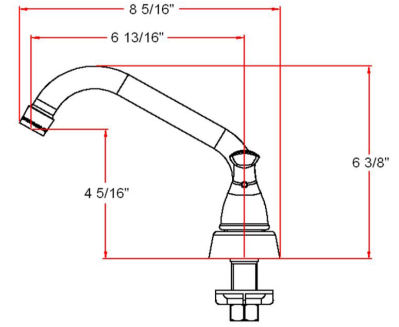

Ashland Laundry Faucet, Dual Handle Design
Satin Nickel

SPECIFICATIONS

MATERIAL:	Brass/Zinc	FLOW RATE:	2.4 GPM
HANDLE MATERIAL:	Zinc	LOW FLOW:	No
SPOUT MATERIAL:	N/A	HANDLES CONFIGURATION:	Double Handle
CARTRIDGE MATERIAL:	Ceramic	HANDLE REACH:	2.67"
WATERWAY MATERIAL:	Brass	QUICK ATTACH INCLUDED:	No
DRAIN MATERIAL:	N/A	DIMENSIONS WITH DECK PLATE:	9.3" L x 8.4" W x 8.4" D
FAUCET TYPE:	Laundry Faucet	WEIGHT WITH DECK PLATE:	2.21 lbs.
MOUNTING TYPE:	Deck Mount	PVD FINISH:	Yes
MOUNTING HOLES:	3		
MAX DECK THICKNESS:	0.8"		
SPOUT REACH:	6.82"		
SPOUT HEIGHT:	4.19"		