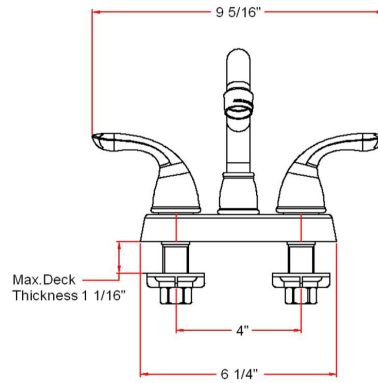

Ashland Laundry Faucet, Dual Handle Design
Satin Nickel

SPECIFICATIONS

MATERIAL:	Brass/Zinc	FLOW RATE:	2.4 GPM
HANDLE MATERIAL:	Zinc	LOW FLOW:	No
SPOUT MATERIAL:	N/A	HANDLES CONFIGURATION:	Double Handle
CARTRIDGE MATERIAL:	Ceramic	HANDLE REACH:	2.67"
WATERWAY MATERIAL:	Brass	QUICK ATTACH INCLUDED:	No
DRAIN MATERIAL:	N/A	DIMENSIONS WITH DECK PLATE:	9.3" L x 8.4" W x 8.4" D
FAUCET TYPE:	Laundry Faucet	WEIGHT WITH DECK PLATE:	2.21 lbs.
MOUNTING TYPE:	Deck Mount	PVD FINISH:	Yes
MOUNTING HOLES:	3		
MAX DECK THICKNESS:	0.8"		
SPOUT REACH:	6.82"		
SPOUT HEIGHT:	4.19"		