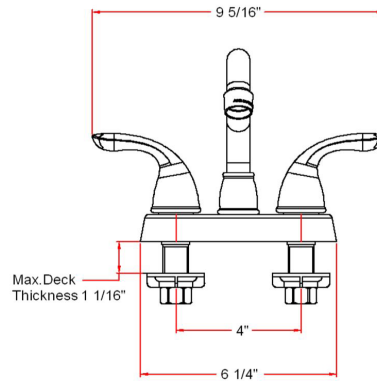

Ashland Laundry Tub Faucet
Polished Chrome

SPECIFICATIONS

MATERIAL:	Brass/Zinc	FLOW RATE:	2.4 GPM
HANDLE MATERIAL:	Zinc	LOW FLOW:	No
SPOUT MATERIAL:	N/A	HANDLES CONFIGURATION:	Double Handle
CARTRIDGE MATERIAL:	Ceramic	HANDLE REACH:	2.67"
WATERWAY MATERIAL:	Brass	QUICK ATTACH INCLUDED:	No
DRAIN MATERIAL:	N/A	DIMENSIONS WITH DECK PLATE:	9.3" L x 8.3" W x 6.4" D
FAUCET TYPE:	Laundry Faucet	WEIGHT WITH DECK PLATE:	2.21 lbs.
MOUNTING TYPE:	Deck Mount	PVD FINISH:	No
MOUNTING HOLES:	3		
MAX DECK THICKNESS:	0.8"		
SPOUT REACH:	6.82"		
SPOUT HEIGHT:	4.19"		