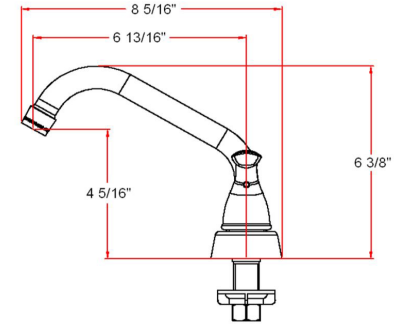

Ashland Laundry Tub Faucet
Polished Chrome

SPECIFICATIONS

MATERIAL:	Brass/Zinc	FLOW RATE:	2.4 GPM
HANDLE MATERIAL:	Zinc	LOW FLOW:	No
SPOUT MATERIAL:	N/A	HANDLES CONFIGURATION:	Double Handle
CARTRIDGE MATERIAL:	Ceramic	HANDLE REACH:	2.67"
WATERWAY MATERIAL:	Brass	QUICK ATTACH INCLUDED:	No
DRAIN MATERIAL:	N/A	DIMENSIONS WITH DECK PLATE:	9.3" L x 8.3" W x 6.4" D
FAUCET TYPE:	Laundry Faucet	WEIGHT WITH DECK PLATE:	2.21 lbs.
MOUNTING TYPE:	Deck Mount	PVD FINISH:	No
MOUNTING HOLES:	3		
MAX DECK THICKNESS:	0.8"		
SPOUT REACH:	6.82"		
SPOUT HEIGHT:	4.19"		