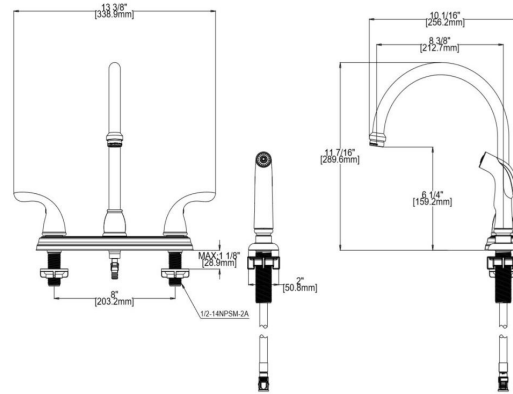

Ashland 2-Handle Kitchen Faucet with Side Sprayer Satin Nickel

SPECIFICATIONS

MATERIAL:	Hybrid	FLOW RATE:	1.8 GPM
HANDLE MATERIAL:	Zinc	LOW FLOW:	Yes
SPOUT MATERIAL:	N/A	HANDLES - CONFIGURATION:	Double Handle
CARTRIDGE MATERIAL:	Ceramic	HANDLE REACH:	2.72"
WATERWAY MATERIAL:	Hybrid	SPRAYER INCLUDED:	Yes
SPRAYER MATERIAL:	N/A	SPRAYER HOSE LENGTH:	N/A
DRAIN MATERIAL:	N/A	SPRAYER TYPE:	N/A
FAUCET TYPE:	Kitchen Single Handle	SOAP DISPENSER INCLUDED:	No
MOUNTING TYPE:	Deck Mount	QUICK ATTACH INCLUDED:	Yes
MOUNTING HOLES:	4	DIMENSIONS WITH DECK PLATE:	16.3" L x 10.1" W x 11.5" D
MAX DECK THICKNESS:	1.14"	WEIGHT WITH DECK PLATE:	3.19 lbs.
DECK PLATE - INCLUDED:	N/A	DIMENSIONS W/O DECK PLATE:	16.3" L x 10.1" W x 11.5" D
SPOUT REACH:	8.46"	WEIGHT W/O DECK PLATE:	3.19 lbs.
SPOUT HEIGHT:	6.3"	PVD FINISH:	Yes