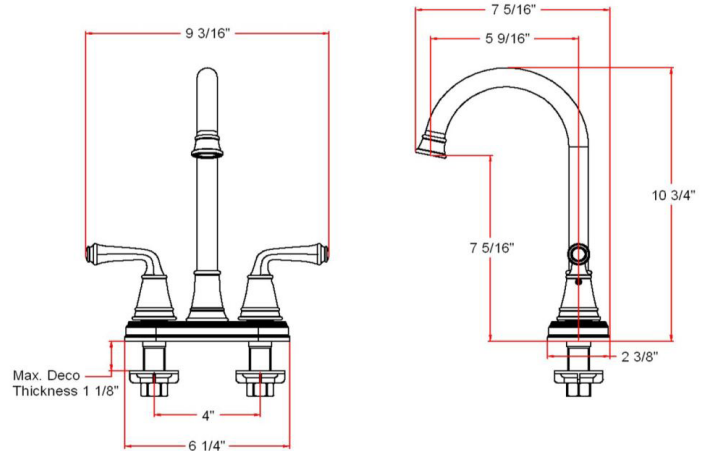

Eden 2-Handle Bar Faucet for Kitchen Sink Oil Rubbed Bronze

SPECIFICATIONS

MATERIAL:	N/A	FLOW RATE:	1.8 GPM
HANDLE MATERIAL:	Zinc	LOW FLOW:	Yes
SPOUT MATERIAL:	N/A	HANDLES - CONFIGURATION:	Double Handle
CARTRIDGE MATERIAL:	Ceramic	HANDLE REACH:	2.61"
WATERWAY MATERIAL:	Hybrid	SPRAYER INCLUDED:	No
SPRAYER MATERIAL:	N/A	SPRAYER HOSE LENGTH:	N/A
DRAIN MATERIAL:	N/A	SPRAYER TYPE:	N/A
FAUCET TYPE:	Bar Faucet	SOAP DISPENSER INCLUDED:	No
MOUNTING TYPE:	Deck Mount	QUICK ATTACH INCLUDED:	No
MOUNTING HOLES:	3	DIMENSIONS WITH DECK PLATE:	9.1" L x 7.3" W x 10.75" D
MAX DECK THICKNESS:	1.14"	WEIGHT WITH DECK PLATE:	2.38 lbs.
DECK PLATE - INCLUDED:	N/A	DIMENSIONS W/O DECK PLATE:	9.1" L x 7.3" W x 10.75" D
SPOUT REACH:	5.61"	WEIGHT W/O DECK PLATE:	2.38 lbs.
SPOUT HEIGHT:	6.66"	PVD FINISH:	No