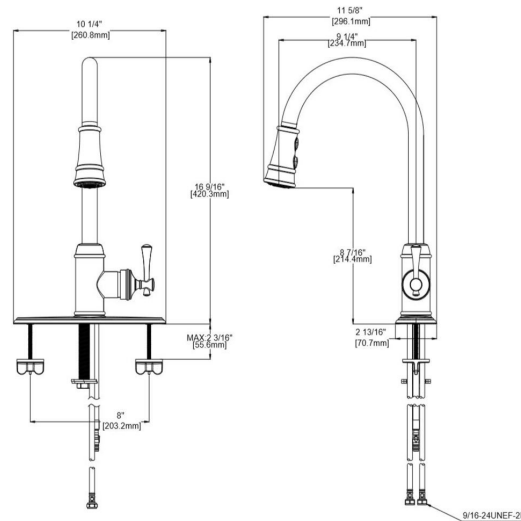

Ironwood Single-Handle Pull-Out Sprayer Kitchen Faucet Satin Nickel

SPECIFICATIONS

MATERIAL:	Hybrid	FLOW RATE:	1.8 GPM
HANDLE MATERIAL:	Zinc	LOW FLOW:	Yes
SPOUT MATERIAL:	N/A	HANDLES - CONFIGURATION:	Single Handle
CARTRIDGE MATERIAL:	Ceramic	HANDLE REACH:	2.48"
WATERWAY MATERIAL:	Hybrid	SPRAYER INCLUDED:	No
SPRAYER MATERIAL:	Plastic	SPRAYER HOSE LENGTH:	59 cm
DRAIN MATERIAL:	N/A	SPRAYER TYPE:	Pull-Out
FAUCET TYPE:	Kitchen Pull-Down	SOAP DISPENSER INCLUDED:	No
MOUNTING TYPE:	Deck Mount	QUICK ATTACH INCLUDED:	Yes
MOUNTING HOLES:	1	DIMENSIONS WITH DECK PLATE:	4.3" L x 11.6" W x 16.5" D
MAX DECK THICKNESS:	2.2"	WEIGHT WITH DECK PLATE:	5.95 lbs.
DECK PLATE - INCLUDED:	N/A	DIMENSIONS W/O DECK PLATE:	5.75" L x 11.65" W x 16.38" D
SPOUT REACH:	9.29"	WEIGHT W/O DECK PLATE:	4.92 lbs.
SPOUT HEIGHT:	8.43"	PVD FINISH:	Yes