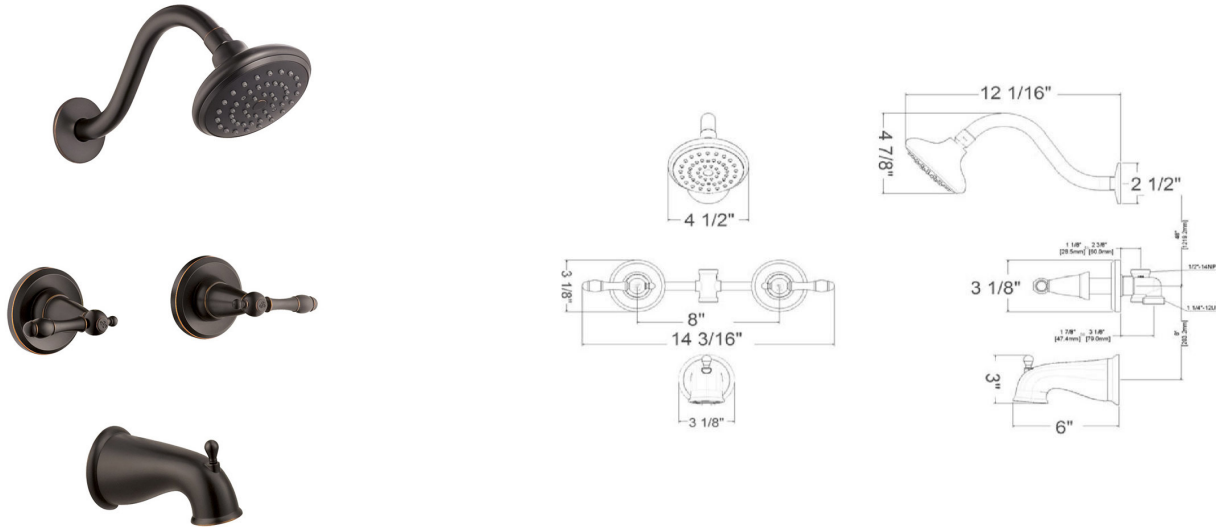

Oakmont 2-Handle Bath and Shower Trim with Valve

Oil Rubbed Bronze

SPECIFICATIONS

MATERIAL:	Hybrid	WEIGHT:	4.8 lbs.
HANDLE MATERIAL:	Zinc	PVD FINISH:	No
SPOUT MATERIAL:	N/A	ESCUTCHEON INCLUDED:	N/A
CARTRIDGE MATERIAL:	Washerless	VALVE INCLUDED:	Yes
WATERWAY MATERIAL:	Brass	PRESSURE BALANCED VALVE:	No
VALVE MATERIAL:	Brass	TYPE OF SHOWER HEAD:	Wall Mount
DRAIN MATERIAL:	N/A	SHOWER HEAD FUNCTIONS (QTY):	1
FAUCET TYPE:	Bath & Shower Trim	SHOWER HEAD NOZZLE TYPE:	Raised
SPOUT REACH:	4.96"	SHOWER HEAD SHAPE:	Round
FLOW RATE:	1.8 GPM	SHOWER HEAD PUSH BUTTON:	No
LOW FLOW:	Yes	TUB SPOUT TYPE:	Slip-On
HANDLES CONFIGURATION:	Double Handle	TUB SPOUT DIVERTER INCLUDED:	Yes
HANDLE REACH:	3.09"		
QUICK ATTACH INCLUDED:	Yes		
DIMENSIONS:	5" H x 11" L x 6" D		