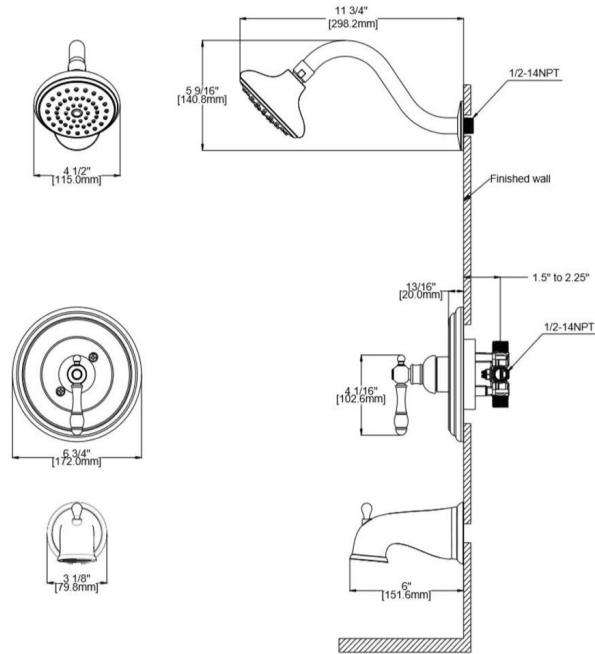

Oakmont Bath and Shower Trim with Valve

Oil Rubbed Bronze

SPECIFICATIONS

MATERIAL:	Zinc/Plastic
HANDLE MATERIAL:	Zinc
SPOUT MATERIAL:	N/A
CARTRIDGE MATERIAL:	Ceramic
WATERWAY MATERIAL:	Brass
VALVE MATERIAL:	Brass
DRAIN MATERIAL:	N/A
FAUCET TYPE:	Bath & Shower Trim
SPOUT REACH:	4.96"
FLOW RATE:	1.8 GPM
LOW FLOW:	Yes
HANDLES CONFIGURATION:	Single Handle
HANDLE REACH:	77.8"
QUICK ATTACH INCLUDED:	Yes
DIMENSIONS:	4.9" H x 12.1" L x 6.75" D

WEIGHT:	4.41 lbs.
PVD FINISH:	No
ESCUTCHEON INCLUDED:	N/A
VALVE INCLUDED:	Yes
PRESSURE BALANCED VALVE:	Yes
TYPE OF SHOWER HEAD:	Wall Mount
SHOWER HEAD FUNCTIONS (QTY):	1
SHOWER HEAD NOZZLE TYPE:	Raised
SHOWER HEAD SHAPE:	Round
SHOWER HEAD PUSH BUTTON:	No
TUB SPOUT TYPE:	Slip-On
TUB SPOUT DIVERTER INCLUDED:	Yes