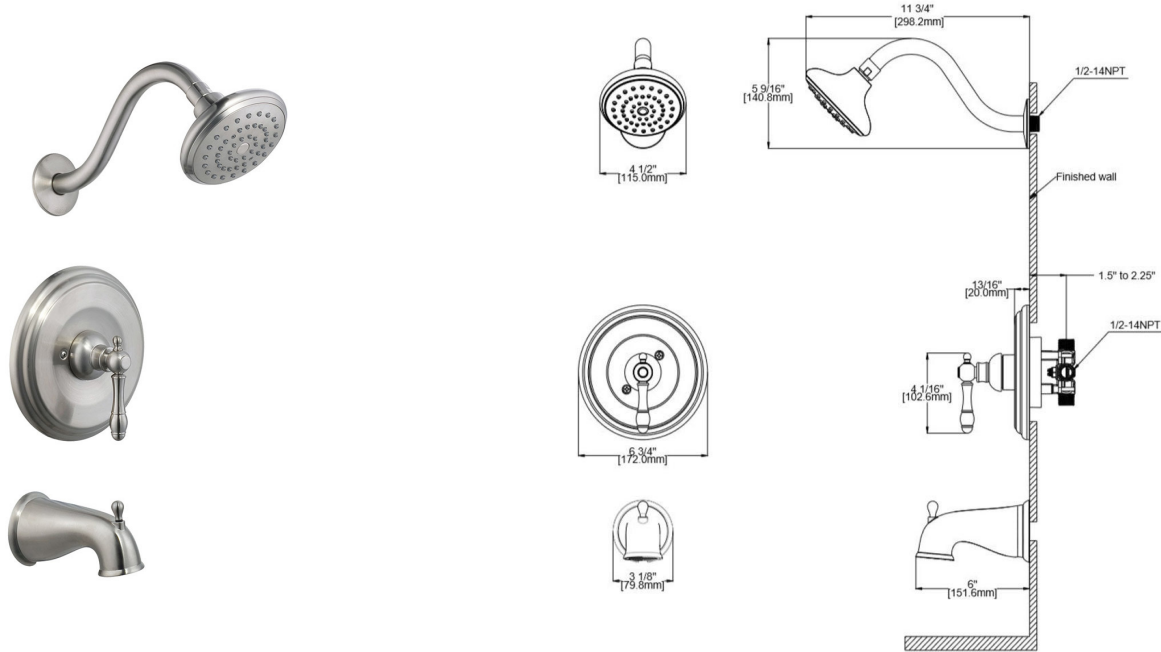

Oakmont Bath and Shower Trim with Valve

Satin Nickel

SPECIFICATIONS

MATERIAL:	N/A	WEIGHT:	4.41 lbs.
HANDLE MATERIAL:	Zinc	PVD FINISH:	Yes
SPOUT MATERIAL:	N/A	ESCUTCHEON INCLUDED:	N/A
CARTRIDGE MATERIAL:	Ceramic	VALVE INCLUDED:	Yes
WATERWAY MATERIAL:	Brass	PRESSURE BALANCED VALVE:	Yes
VALVE MATERIAL:	Brass	TYPE OF SHOWER HEAD:	Wall Mount
DRAIN MATERIAL:	N/A	SHOWER HEAD FUNCTIONS (QTY):	1
FAUCET TYPE:	Bath & Shower Trim	SHOWER HEAD NOZZLE TYPE:	Raised
SPOUT REACH:	4.96"	SHOWER HEAD SHAPE:	Round
FLOW RATE:	1.8 GPM	SHOWER HEAD PUSH BUTTON:	No
LOW FLOW:	Yes	TUB SPOUT TYPE:	Slip-On
HANDLES CONFIGURATION:	Single Handle	TUB SPOUT DIVERTER INCLUDED:	Yes
HANDLE REACH:	77.8"		
QUICK ATTACH INCLUDED:	Yes		
DIMENSIONS:	4.9" H x 12.1" L x 6.75" D		