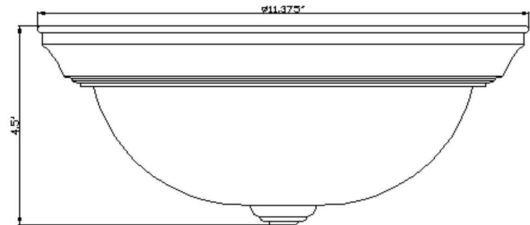

2-Pack 11" 2-Light Ceiling Mount
Oil Rubbed Bronze

SPECIFICATIONS

MOUNTING:	Flush Mount	LED BRIGHTNESS (LUMENS):	N/A
SLOPED CEILING ADAPTABLE:	N/A	LED COLOR CORRELATED TEMPERATURE (CCT):	N/A
LAMP TYPE 1:	2 lamps 60W Incandescent	LED COLOR RENDERING INDEX (CRI):	N/A
BULB INCLUDED:	N/A	LED EFFICACY:	N/A
WATTS PER BULB:	60W	LED AVERAGE RATED LIFE:	N/A
TOTAL WATTAGE:	120W	ENERGY EFFICIENT:	No
DIMMABLE:	Yes	LIGHTING AMPS:	N/A
MATERIAL CONSTRUCTION:	Steel	VOLTAGE:	120V
ASSEMBLED DIMENSIONS:	4.5" H x 11.38" L x 11.38" D		
WEIGHT:	N/A		
BACKPLATE DIMENSIONS:	N/A		
CANOPY/PLATE DIMENSIONS:	N/A		
GLASS/SHADE DIMENSIONS:	N/A		
GLASS/SHADE MATERIAL:	Glass		
GLASS/SHADE TYPE:	N/A		
GLASS/SHADE COLOR:	N/A		