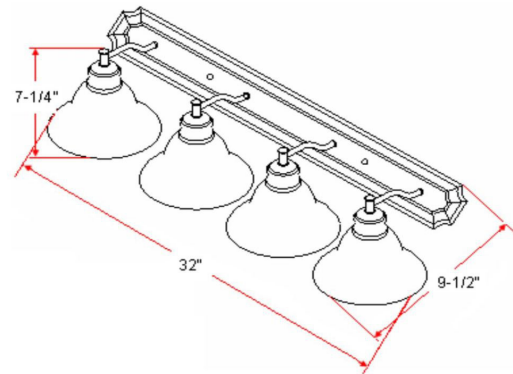

Bristol 4-Light Vanity Light
Oil Rubbed Bronze

SPECIFICATIONS

MOUNTING:	Wall Mount	LED BRIGHTNESS (LUMENS):	N/A
SLOPED CEILING ADAPTABLE:	No	LED COLOR CORRELATED TEMPERATURE (CCT):	N/A
LAMP TYPE 1:	4 lamps 60W Incandescent	LED COLOR RENDERING INDEX (CRI):	N/A
BULB INCLUDED:	No	LED EFFICACY:	N/A
WATTS PER BULB:	60W	LED AVERAGE RATED LIFE:	N/A
TOTAL WATTAGE:	240W	ENERGY EFFICIENT:	No
DIMMABLE:	Yes	LIGHTING AMPS:	N/A
MATERIAL CONSTRUCTION:	Steel	VOLTAGE:	120V
ASSEMBLED DIMENSIONS:	7.25" H x 32" L x 9.5" D		
WEIGHT:	10.30 lbs.		
BACKPLATE DIMENSIONS:	N/A		
CANOPY/PLATE DIMENSIONS:	N/A		
GLASS/SHADE DIMENSIONS:	4.2" H x 7.5" L x 7.5" D		
GLASS/SHADE MATERIAL:	Glass		
GLASS/SHADE TYPE:	Tea Speckled		
GLASS/SHADE COLOR:	Amber		