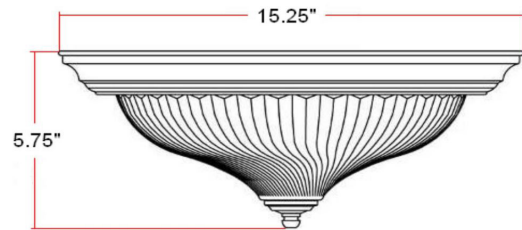

3-Light Ceiling Light
Polished Brass

SPECIFICATIONS

MOUNTING:	Flush Mount	LED BRIGHTNESS (LUMENS):	N/A
SLOPED CEILING ADAPTABLE:	No	LED COLOR CORRELATED TEMPERATURE (CCT):	N/A
LAMP TYPE 1:	3 lamps 60W Incandescent	LED COLOR RENDERING INDEX (CRI):	N/A
BULB INCLUDED:	No	LED EFFICACY:	N/A
WATTS PER BULB:	60W	LED AVERAGE RATED LIFE:	N/A
TOTAL WATTAGE:	180W	ENERGY EFFICIENT:	No
DIMMABLE:	Yes	LIGHTING AMPS:	0.5
MATERIAL CONSTRUCTION:	Steel	VOLTAGE:	120V
ASSEMBLED DIMENSIONS:	5.75" H x 15.25" L x 15.25" D		
WEIGHT:	4.60 lbs.		
BACKPLATE DIMENSIONS:	N/A		
CANOPY/PLATE DIMENSIONS:	n/a" H x 15" D		
GLASS/SHADE DIMENSIONS:	3.86" H x 11.73" L x 11.732" D		
GLASS/SHADE MATERIAL:	Glass		
GLASS/SHADE TYPE:	Ribbed		
GLASS/SHADE COLOR:	Clear		