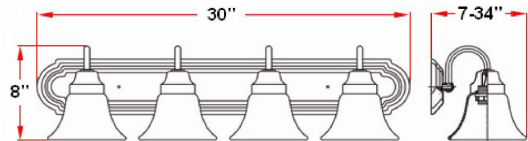

Allante 4-Light Vanity Light
Oil Rubbed Bronze

SPECIFICATIONS

MOUNTING:	Wall Mount	LED BRIGHTNESS (LUMENS):	N/A
SLOPED CEILING ADAPTABLE:	No	LED COLOR CORRELATED TEMPERATURE (CCT):	N/A
LAMP TYPE 1:	4 lamps 60W Incandescent	LED COLOR RENDERING INDEX (CRI):	N/A
BULB INCLUDED:	No	LED EFFICACY:	N/A
WATTS PER BULB:	60W	LED AVERAGE RATED LIFE:	N/A
TOTAL WATTAGE:	240W	ENERGY EFFICIENT:	No
DIMMABLE:	Yes	LIGHTING AMPS:	0.5
MATERIAL CONSTRUCTION:	Steel	VOLTAGE:	120V
ASSEMBLED DIMENSIONS:	8" H x 30" L x 7.75" D		
WEIGHT:	9.87 lbs.		
BACKPLATE DIMENSIONS:	4.02" H x 30" W		
CANOPY/PLATE DIMENSIONS:	N/A		
GLASS/SHADE DIMENSIONS:	3.94" H x 6.06" L x 6.06" D		
GLASS/SHADE MATERIAL:	Glass		
GLASS/SHADE TYPE:	Frosted		
GLASS/SHADE COLOR:	White		