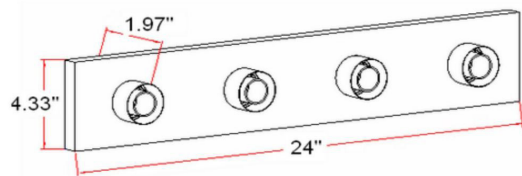

4-Light Vanity Light
Polished Brass

SPECIFICATIONS

MOUNTING:	Wall Mount	LED BRIGHTNESS (LUMENS):	N/A
SLOPED CEILING ADAPTABLE:	No	LED COLOR CORRELATED TEMPERATURE (CCT):	N/A
LAMP TYPE 1:	4 lamps 60W Incandescent	LED COLOR RENDERING INDEX (CRI):	N/A
BULB INCLUDED:	No	LED EFFICACY:	N/A
WATTS PER BULB:	60W	LED AVERAGE RATED LIFE:	N/A
TOTAL WATTAGE:	240W	ENERGY EFFICIENT:	No
DIMMABLE:	Yes	LIGHTING AMPS:	N/A
MATERIAL CONSTRUCTION:	Steel	VOLTAGE:	120V
ASSEMBLED DIMENSIONS:	4.33" H x 24" L x 1.97" D		
WEIGHT:	2.95 lbs.		
BACKPLATE DIMENSIONS:	N/A		
CANOPY/PLATE DIMENSIONS:	N/A		
GLASS/SHADE DIMENSIONS:	N/A		
GLASS/SHADE MATERIAL:	N/A		
GLASS/SHADE TYPE:	N/A		
GLASS/SHADE COLOR:	N/A		