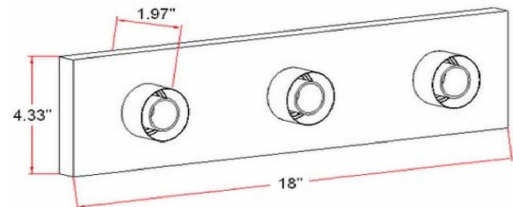

3-Light Vanity Light
Polished Chrome

SPECIFICATIONS

MOUNTING:	Wall Mount	LED BRIGHTNESS (LUMENS):	N/A
SLOPED CEILING ADAPTABLE:	No	LED COLOR CORRELATED TEMPERATURE (CCT):	N/A
LAMP TYPE 1:	3 lamps 60W Incandescent	LED COLOR RENDERING INDEX (CRI):	N/A
BULB INCLUDED:	No	LED EFFICACY:	N/A
WATTS PER BULB:	60W	LED AVERAGE RATED LIFE:	N/A
TOTAL WATTAGE:	180W	ENERGY EFFICIENT:	No
DIMMABLE:	Yes	LIGHTING AMPS:	N/A
MATERIAL CONSTRUCTION:	Steel	VOLTAGE:	120V
ASSEMBLED DIMENSIONS:	4.33" H x 18" L x 1.97" D		
WEIGHT:	2.25 lbs.		
BACKPLATE DIMENSIONS:	N/A		
CANOPY/PLATE DIMENSIONS:	N/A		
GLASS/SHADE DIMENSIONS:	N/A		
GLASS/SHADE MATERIAL:	N/A		
GLASS/SHADE TYPE:	N/A		
GLASS/SHADE COLOR:	N/A		