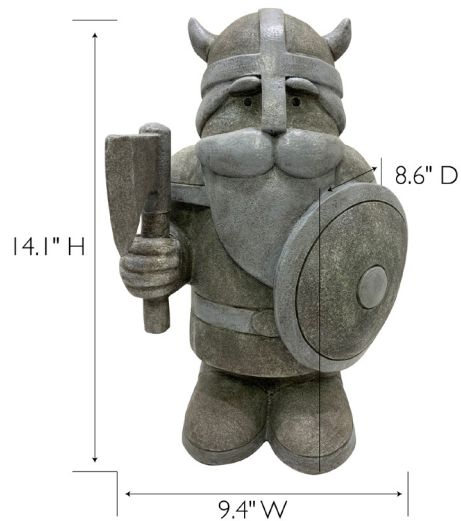

King Hanson IV the Viking Gnome Figurine Statue

SPECIFICATIONS

MATERIAL CONSTRUCTION:	Polyresin
WEIGHT:	1.8 lbs.
DIMENSIONS:	14.1" H x 9.4" W x 8.6" D

TYPE:
JOB:
ORDER CODE:
APPROVALS: