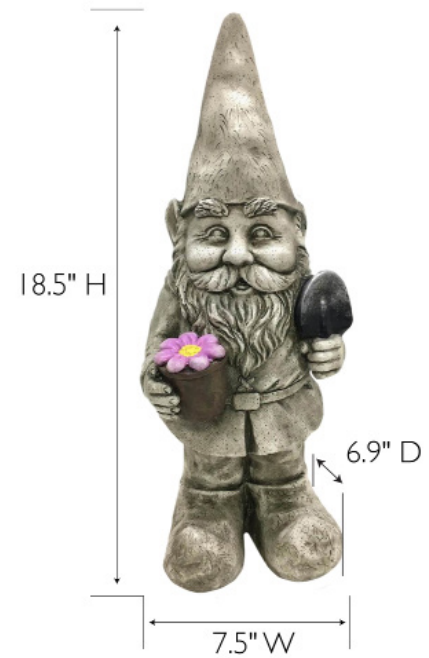

## Remy the Gnome With Flower Pot Figurine Statue

### SPECIFICATIONS

MATERIAL CONSTRUCTION:	Polyresin
WEIGHT:	4.4 lbs.
DIMENSIONS:	18.5" H x 7.5" W x 6.9" D

TYPE:  
JOB:  
ORDER CODE:  
APPROVALS: