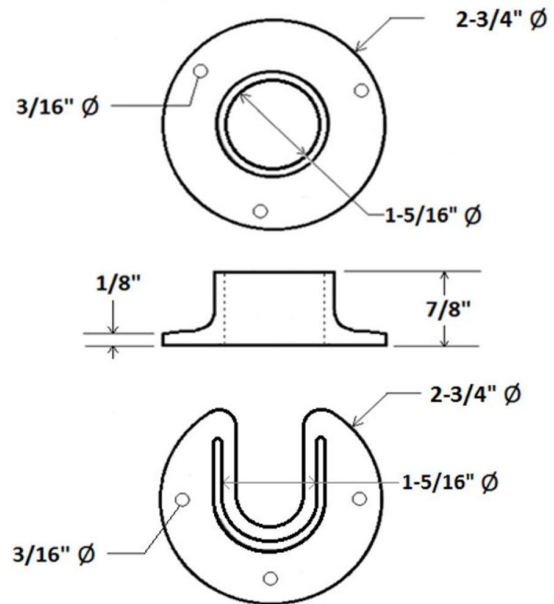

# Heavy Duty Metal Closet Pole Socket

White

## SPECIFICATIONS

MATERIAL CONSTRUCTION:	Zinc
MOUNTING HARDWARE INCLUDED:	Yes
TOOLS NEEDED FOR INSTALLATION:	Screwdriver
ASSEMBLED DIMENSIONS:	1" H x 2.75" L x 2.75" D
ASSEMBLED WEIGHT:	0.72 lbs.
CROSS BORE:	N/A
CORNER RADIUS:	N/A
PROJECTION:	N/A
HINGE TYPE:	N/A
NUMBER OF HOOKS:	0