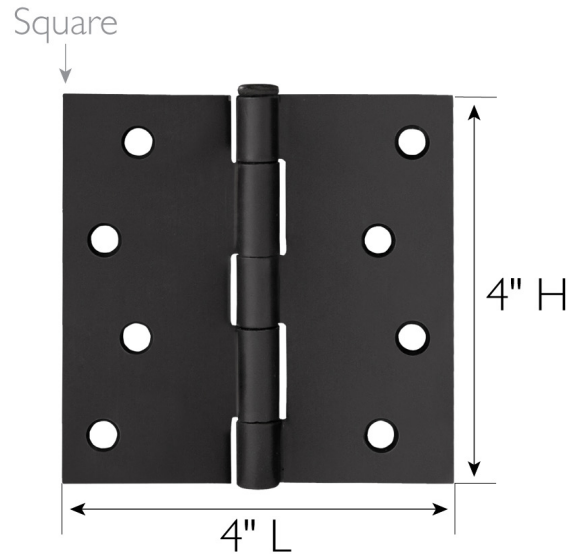

8-Hole 4" x 4", Square Door Hinge 10-Pack  
Matte Black

**SPECIFICATIONS**

MATERIAL CONSTRUCTION:	Steel
MOUNTING HARDWARE INCLUDED:	Yes
TOOLS NEEDED FOR INSTALLATION:	Screwdriver
ASSEMBLED DIMENSIONS:	4" H x 4" L x 0.09" D
ASSEMBLED WEIGHT:	5.18 lbs.
CROSS BORE:	N/A
CORNER RADIUS:	Square
PROJECTION:	N/A
HINGE TYPE:	Butt Hinge
NUMBER OF HOOKS:	N/A