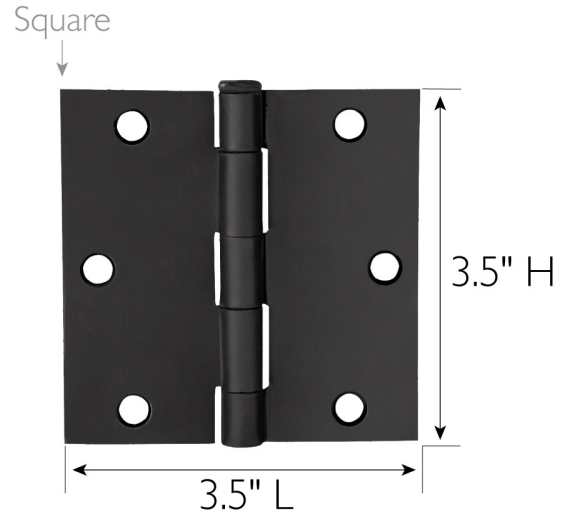

6-Hole 3.5" x 3.5", Square Door Hinge 3-Pack
Matte Black

SPECIFICATIONS

MATERIAL CONSTRUCTION:	Steel
MOUNTING HARDWARE INCLUDED:	Yes
TOOLS NEEDED FOR INSTALLATION:	Screwdriver
ASSEMBLED DIMENSIONS:	3.5" H x 3.5" L x 0.09" D
ASSEMBLED WEIGHT:	1.17 lbs.
CROSS BORE:	N/A
CORNER RADIUS:	Square
PROJECTION:	N/A
HINGE TYPE:	Butt Hinge
NUMBER OF HOOKS:	N/A