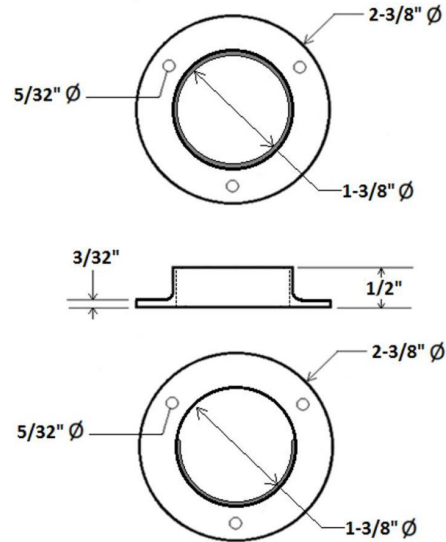

Stamped Closet Pole Socket 1-3/8" 5-Pack  
Polished Brass

SPECIFICATIONS

MATERIAL CONSTRUCTION:	Steel
MOUNTING HARDWARE INCLUDED:	Yes
TOOLS NEEDED FOR INSTALLATION:	Screwdriver
ASSEMBLED DIMENSIONS:	.5" H x 2.375" L x 2.375" D
ASSEMBLED WEIGHT:	1 lbs.
CROSS BORE:	N/A
CORNER RADIUS:	N/A
PROJECTION:	N/A
HINGE TYPE:	N/A
NUMBER OF HOOKS:	N/A