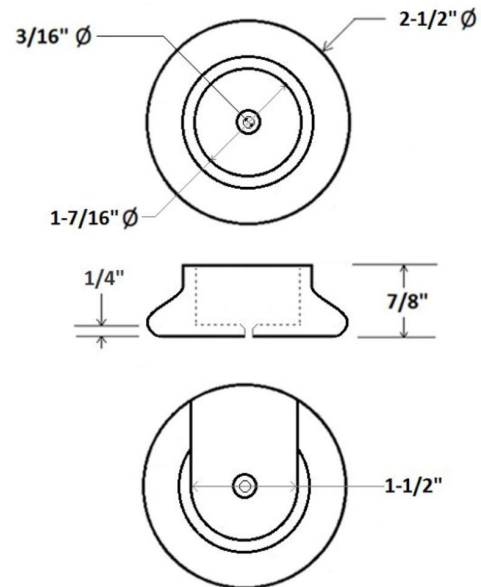

Closet Pole Socket I-3/8" 5-Pack  
Natural Wood

SPECIFICATIONS

MATERIAL CONSTRUCTION:	Wood
MOUNTING HARDWARE INCLUDED:	Yes
TOOLS NEEDED FOR INSTALLATION:	Screwdriver
ASSEMBLED DIMENSIONS:	.875" H x 2.5" L x 2.5" D
ASSEMBLED WEIGHT:	1 lbs.
CROSS BORE:	N/A
CORNER RADIUS:	N/A
PROJECTION:	N/A
HINGE TYPE:	N/A
NUMBER OF HOOKS:	N/A