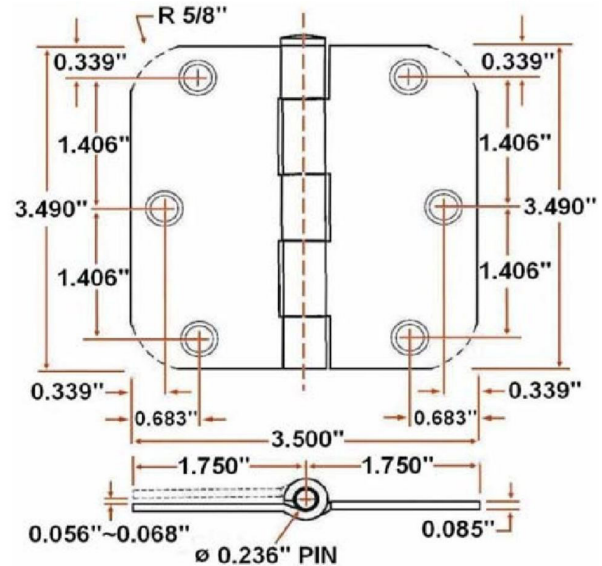

6-Hole 3 1/2" x 3 1/2", 5/8" Radius Door Hinge, 3-Pack
Oil Rubbed Bronze

SPECIFICATIONS

MATERIAL CONSTRUCTION:	Steel
MOUNTING HARDWARE INCLUDED:	Yes
TOOLS NEEDED FOR INSTALLATION:	Screwdriver
ASSEMBLED DIMENSIONS:	3.5" H x 3.5" L x 0.09" D
ASSEMBLED WEIGHT:	1.3 lbs.
CROSS BORE:	N/A
CORNER RADIUS:	5/8"
PROJECTION:	N/A
HINGE TYPE:	Butt Hinge
NUMBER OF HOOKS:	N/A