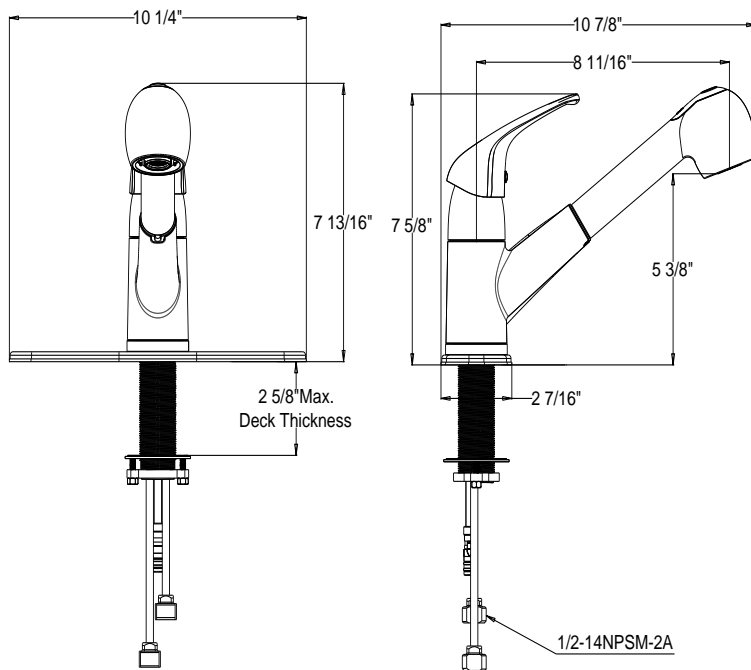

Dimensions

Warranty & Compliances

Warranty	Lifetime Limited Warranty, Lifetime Limited Finish Warranty
Uniform Plumbing Code (UPC®)	Compliant
National Plumbing Code of Canada	Compliant
International Plumbing Code (IPC®)	Compliant
ASME	ASME A112.18.1-2012/CSA B125.1-12
NSF/ANSI	NSF/ANSI 372-2016
AB-1953	Compliant
ADA	Compliant

Order Codes & Finishes/Colors

Brushed Nickel (US15)	548396
Polished Chrome	548412
Oil Rubbed Bronze	

Type: Job: Order Code: Approvals: