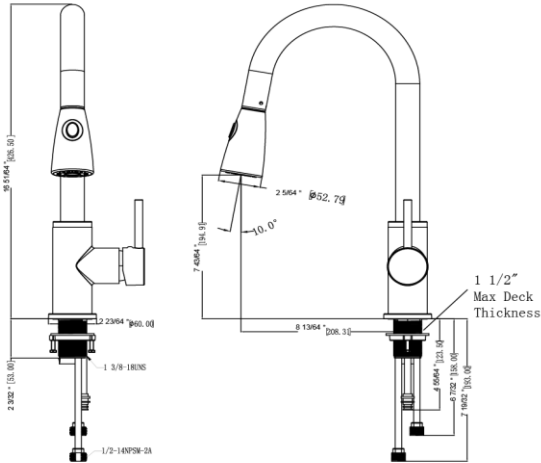

Eastport Single Hand Pull Down Faucet

Specifications

Handle	Zinc handle
Spout	Brass
Cartridge	Ceramic disc cartridge
Waterway	Brass
Max Waterflow	1.8GPM@ 60 PSI
Spout Reach	8 -13/64"
Spout Height	7 -43/64"
Mouting Holes	1
Max Deck Thickness	1 1/2"

Dimensions

Warranty & Compliances

Warranty	Lifetime Limited Warranty, Lifetime Limited Finish Warranty
IAPMO/UPC	CUPC compliant
ASME	ASME A112.18.1-2012/CSA B1255.1-12
NSF/ANSI	NSF/ANSI 61-2012
Lead Free	AB1953 Compliant
ADA	Compliant

Order Codes & Finishes/Colors

Brushed Nickel (US15)	547851	
Polished Chrome	547869	
Oil Rubbed Bronze		

Type: Job: Order Code: Approvals: