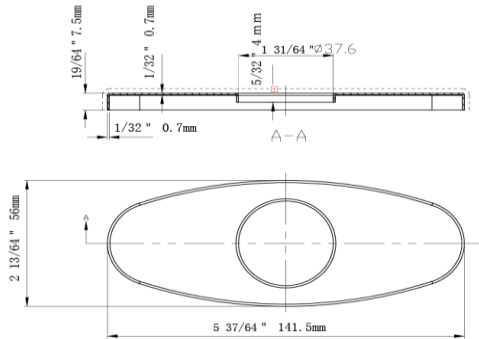

Dimensions

Warranty & Compliances

Warranty	Lifetime Limited Warranty, Lifetime Limited Finish Warranty
IAPMO/UPC	CUPC compliant
ASME	ASME A112.18.1-2012/CSA B1255.1-12

Order Codes & Finishes/Colors

Satin Nickel (US15)	547836
Polished Chrome	547844
Oil Rubbed Bronze	

Type: Job: Order Code: Approvals: