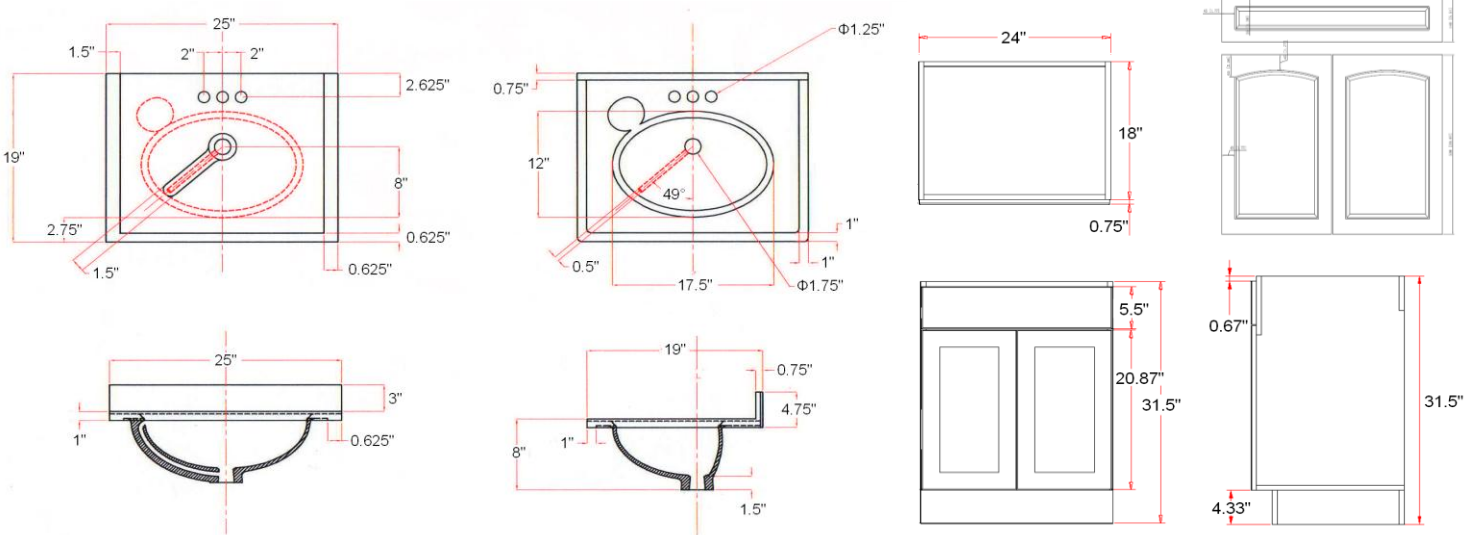

# Vanity Combo 24" Wide Two Door Ensemble

## Dimensions

## Order Codes & Finishes/Colors

Two door Traditional Ensemble (Vanity: 24"x18"x31-1/2")		
Oak	545558	UPC: 044321545550

Type:

Job:

Order Code:

Approvals: