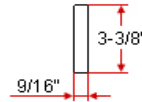

19" Right & Left Hand Side Splash

Specifications

Material Content: Cultured Marble
Size: 19"
Color: Sandstone

Dimensions

Left Hand

Right Hand

Warranty & Compliances

Warranty 1 Year Limited Warranty