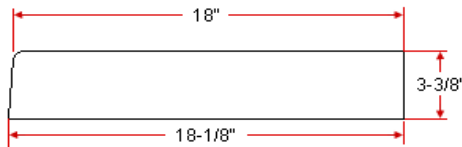

19" Right & Left Hand Side Splash

Specifications

Material Content: Cultured Marble
Size: 19"
Color: Sandstone

Dimensions

Left Hand

Right Hand

Warranty & Compliances

Warranty 1 Year Limited Warranty