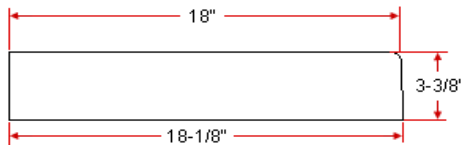

19" Right & Left Hand Side Splash

Specifications

Material Content: Cultured Marble
Size: 19"
Color: Sandstone

Dimensions

Left Hand

Right Hand

Warranty & Compliances

Warranty 1 Year Limited Warranty