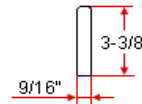

19" Right & Left Hand Side Splash

Specifications

Material Content: Cultured Marble
Size: 19"
Color: Sandstone

Dimensions

Left Hand

Right Hand

Warranty & Compliances

Warranty 1 Year Limited Warranty

Order Codes & Finishes/Colors

	View Box
Left Hand	552257
Right Hand	552240

Type:
Job:
Order Code:
Approvals:

Design House reserves the right to make changes in materials, specifications & models at any time. Design House also reserves the right to discontinue product without notice or obligation.