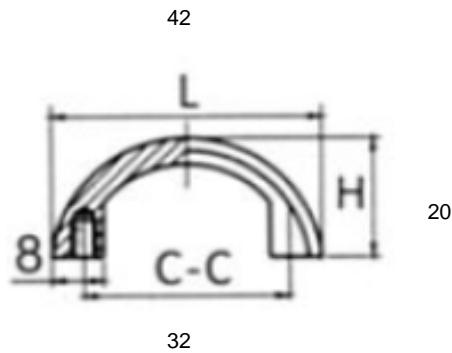

Eclipse Cabinet Pull

Specifications

Metal Material	100% aluminum
Packaging	Poly bag
Mounting:	32 MM C-C
Hardware:	two 8-32 screws; included

Dimensions

Warranty & Compliances

Warranty	Limited 1 year warranty
ANSI/BHMA	N/A

Order Codes

Brushed Nickel	205500
-----------------------	--------

Type:
Job:
Order Code:
Approvals:

Design House reserves the right to make changes in materials, specifications & models at any time. Design House also reserves the right to discontinue product without notice or obligation.