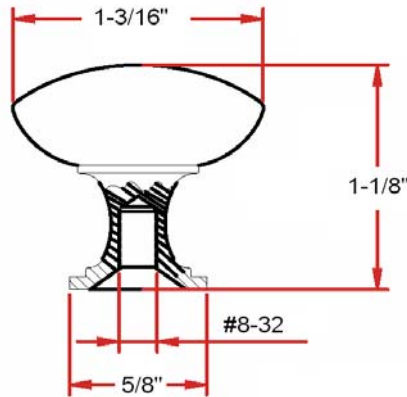

Midtown Cabinet Knob

Specifications

Metal Material	100% Zinc alloy
Packaging	Poly bag
Mounting:	Single point; 5/8" base
Hardware:	One 8-32 screw; included

Dimensions

Warranty & Compliances

Warranty	Limited 1 year warranty
ANSI/BHMA	N/A

Order Codes

Satin Nickel (US15)	203919
Oil Rubbed Bronze (US10B)	203901

Type:
Job:
Order Code:
Approvals: