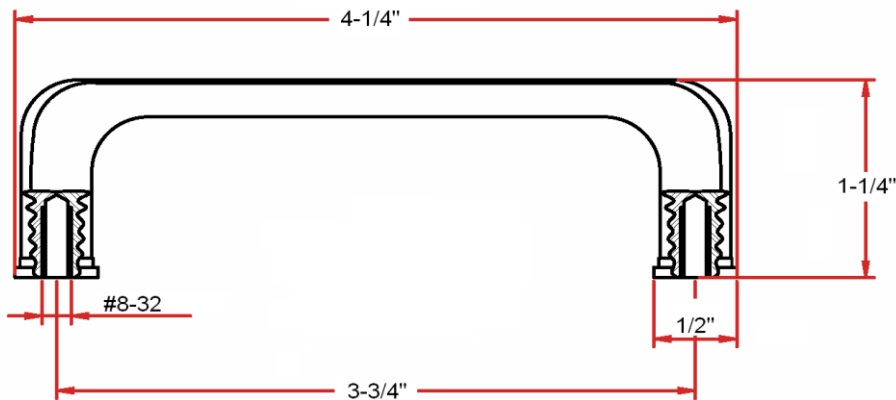

Park Avenue Cabinet Pull

Specifications

Metal Material	100% Zinc alloy
Packaging	Poly bag
Mounting:	96 MM
Hardware:	two 8-32 screws; included

Dimensions

Warranty & Compliances

Warranty	Limited 1 year warranty
ANSI/BHMA	N/A

Order Codes

Satin Nickel (US15)	203273
Oil Rubbed Bronze (US10B)	203976

Type:
Job:
Order Code:
Approvals:

Design House reserves the right to make changes in materials, specifications & models at any time. Design House also reserves the right to discontinue product without notice or obligation.