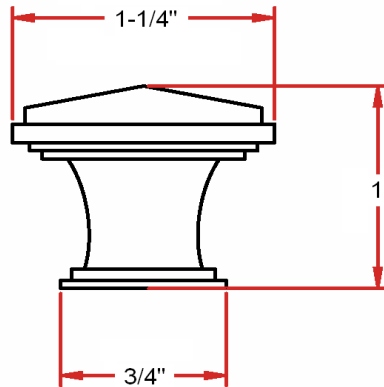

## Specifications

<b>Metal Material</b>	100% Zinc alloy
<b>Packaging</b>	Poly bag
<b>Mounting:</b>	Single point; 3/4" base
<b>Hardware:</b>	one 8-32 screw; included

## Dimensions