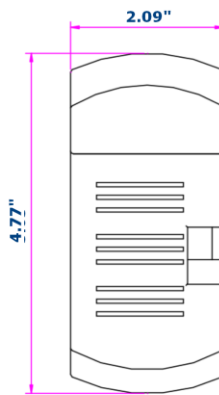

Ceiling Fan Remote Control

Specifications

Finish:	White
Control Functions:	Light on/off Light dimming control 3-speed fan control
Remote Range of Use:	Operation range within 33 feet
Receiver	Included for mounting in the fan housing Dip switch control for syncing up to transmitter
Transmitter:	Uses 1 x 9V battery (not included)
Wall Mounting:	Wall mount bracket included

Dimensions

Tranmitter
5.25" High
1.8" width

Receiver
2.09" Wide
4.77" High
1.06" Thick

Wall Bracket
1.19" Wide
1.53" High
.08" Thick

Warranty & Compliances

Warranty	Limited 10 year warranty
UL	UL Listed

Order Codes