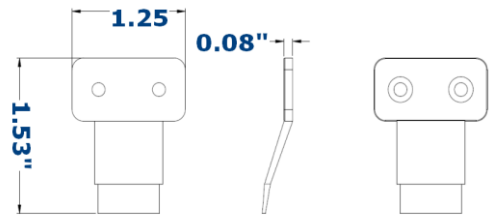

Ceiling Fan Remote Control

Specifications

Finish:	White
Control Functions:	Light on/off Light dimming control 3-speed fan control
Remote Range of Use:	Operation range within 33 feet
Receiver	Included for mounting in the fan housing Dip switch control for syncing up to transmitter
Transmitter:	Uses 1 x 9V battery (not included)
Wall Mounting:	Wall mount bracket included

Dimensions

Tranmitter
5.25" High
1.8" width

Receiver
2.09" Wide
4.77" High
1.06" Thick

Wall Bracket
1.19" Wide
1.53" High
.08" Thick

Warranty & Compliances

Warranty	Limited 10 year warranty
UL	UL Listed

Order Codes