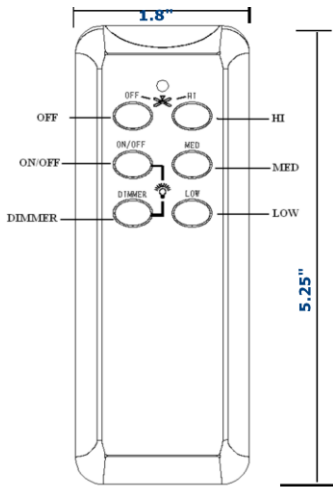

Ceiling Fan Remote Control

Specifications

Finish:	White
Control Functions:	Light on/off Light dimming control 3-speed fan control
Remote Range of Use:	Operation range within 33 feet
Receiver	Included for mounting in the fan housing Dip switch control for syncing up to transmitter
Transmitter:	Uses 1 x 9V battery (not included)
Wall Mounting:	Wall mount bracket included

Dimensions

Tranmitter
5.25" High
1.8" width

Receiver
2.09" Wide
4.77" High
1.06" Thick

Wall Bracket
1.19" Wide
1.53" High
.08" Thick

Warranty & Compliances

Warranty	Limited 10 year warranty
UL	UL Listed

Order Codes