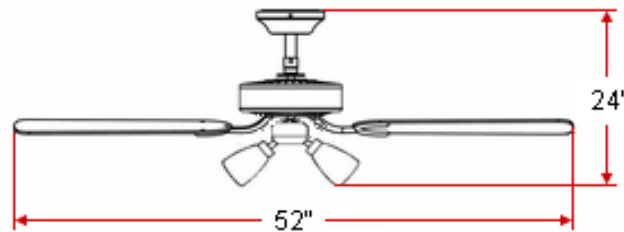

## Specifications

<b>Material Construction:</b>	Steel
<b>Motor Size:</b>	153mm Dia x 12mm H (16 pole)
<b>Diameter:</b>	52"
<b>Downrod:</b>	3/4" dia. X 6" long
<b>Mounting:</b>	Tri-mount adaptable (downrod, close-to-ceiling & vaulted ceiling)
<b>Blade Details:</b>	5 blades; 11° pitch; reversible
<b>Blade Color:</b>	Reversible: Dark Mahogany / Beechwood
<b>Speed Control:</b>	3 speed pull chain control
<b>Voltage:</b>	120V
<b>Weight:</b>	21 lbs.
<b>Light Kit - Lens</b>	Alabaster glass
<b>Light Kit - Lamp Info</b>	4 x 40W, candelabra-based incandescent lamps (included)
<b>Airflow at High Speed:</b>	4950 CFM
<b>Electricity Usage:</b>	50 Watts
<b>Airflow Efficiency:</b>	99 CFM/W
<b>RPMs (High/Med/Low):</b>	155/105/65

## Dimensions