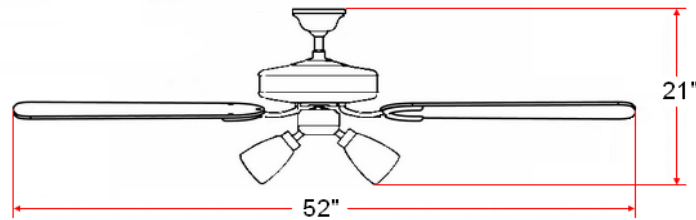

## Specifications

<b>Material Construction:</b>	Steel
<b>Motor Size:</b>	153mm Dia x 12mm H
<b>Diameter:</b>	52"
<b>Downrod:</b>	3/4" dia. X 4" Long downrod included
<b>Mounting:</b>	Tri-mount adaptable (downrod, close-to-ceiling & vaulted ceiling)
<b>Blade Details:</b>	5 blades; 10.5° pitch; reversible
<b>Blade Color:</b>	Reversible: Black/Beechwood
<b>Speed Control:</b>	3 speed pull chain control
<b>Voltage:</b>	120V
<b>Weight:</b>	18.7 lbs.
<b>Light Kit - Lens</b>	Frosted White Glass
<b>Light Kit - Lamp Info</b>	4 x 40W, candelabra-based incandescent lamps (included)
<b>Airflow at High Speed:</b>	4950 CFM
<b>Electricity Usage:</b>	50 Watts
<b>Airflow Efficiency:</b>	99 CFM/W
<b>RPMs (High/Med/Low)</b>	155/105/65

## Dimensions