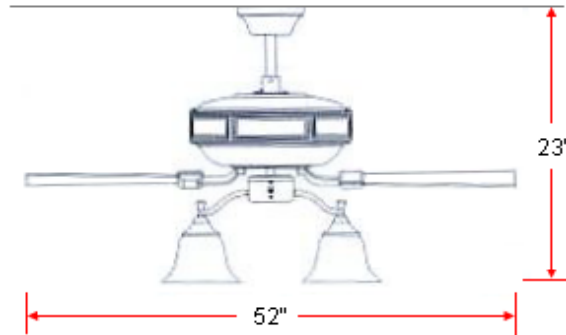

# IRONWOOD Downrod Fan

## Specifications

<b>Material Construction:</b>	Steel
<b>Motor Size:</b>	153mm x 12mm (16 pole)
<b>Diameter:</b>	52"
<b>Downrod:</b>	3/4" dia. X 6" and 18" long downrods included
<b>Mounting:</b>	Tri-mount adaptable (downrod, close-to-ceiling & vaulted ceiling)
<b>Blade Details:</b>	5 blades; 10.5° pitch; reversible
<b>Blade Color:</b>	Reversible: Redwood/Light Maple
<b>Speed Control:</b>	3 speed pull chain control
<b>Voltage:</b>	120V
<b>Weight:</b>	21.00 lbs.
<b>Light Kit - Lens</b>	Snow Glass
<b>Light Kit - Lamp Info</b>	3 x 60W, candelabra-based incandescent lamps (included)
<b>Airflow at High Speed:</b>	4950 CFM
<b>Electricity Usage:</b>	50 Watts
<b>Airflow Efficiency:</b>	99 CFM/W
<b>RPMs (High/Med/Low):</b>	155/105/65

## Dimensions