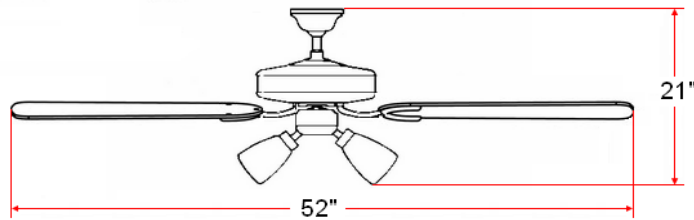

## Specifications

<b>Material Construction:</b>	Steel
<b>Motor Size:</b>	153mm Dia x 12mm H
<b>Diameter:</b>	52"
<b>Downrod:</b>	3/4" dia. X 4" Long downrod included
<b>Mounting:</b>	Tri-mount adaptable (downrod, close-to-ceiling & vaulted ceiling)
<b>Blade Details:</b>	5 blades; 10.5° pitch; reversible
<b>Blade Color:</b>	Reversible: Black/Beechwood
<b>Speed Control:</b>	3 speed pull chain control
<b>Voltage:</b>	120V
<b>Weight:</b>	18.7 lbs.
<b>Light Kit - Lens</b>	Frosted White Glass
<b>Light Kit - Lamp Info</b>	4 x 40W, candelabra-based incandescent lamps
<b>Airflow at High Speed:</b>	4950 CFM
<b>Electricity Usage:</b>	50 Watts
<b>Airflow Efficiency:</b>	99 CFM/W
<b>RPMs (High/Med/Low)</b>	155/105/65

## Dimensions