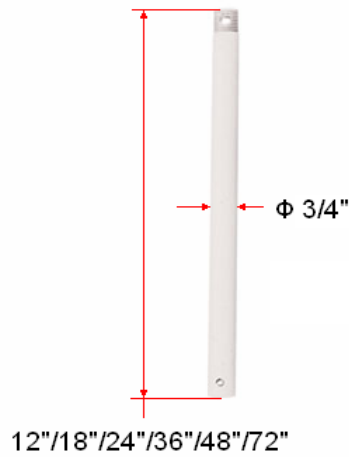

3/4" Diameter Downrods

Specifications

| | |
|-----------------------|----------------|
| Metal Material | Steel |
| Diameter | 3/4" (21.5mm) |
| Packing | 12 pcs per box |

Dimensions

Warranty & Compliances

Warranty 10 Year Limited Warranty

Order Codes

| | 12" | 18" | 24" | 36" | 48" | 72" |
|-----------------------------|--------|--------|--------|--------|--------|--------|
| White | 153429 | 153437 | 153445 | 154452 | | |
| Satin Nickel (US15) | 153460 | | 153478 | 153486 | 153668 | |
| Bronze | 153494 | | 153502 | 153510 | 153650 | 153676 |
| Polished Brass (US3) | 153528 | | 153536 | | | |
| Antique Brass (US5) | 153544 | | 153551 | | | |