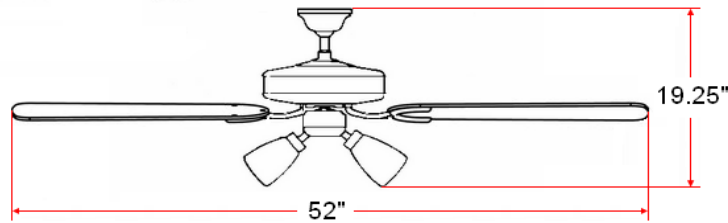

Dimensions

Warranty & Compliances

Warranty	Lifetime Limited Warranty
UL	UL Listed

Order Codes

Antique Brass (US5)

153031

Type:

Job:

Order Code:

Approvals:

Design House reserves the right to make changes in materials, specifications & models at any time. Design House also reserves the right to discontinue product without notice or obligation.