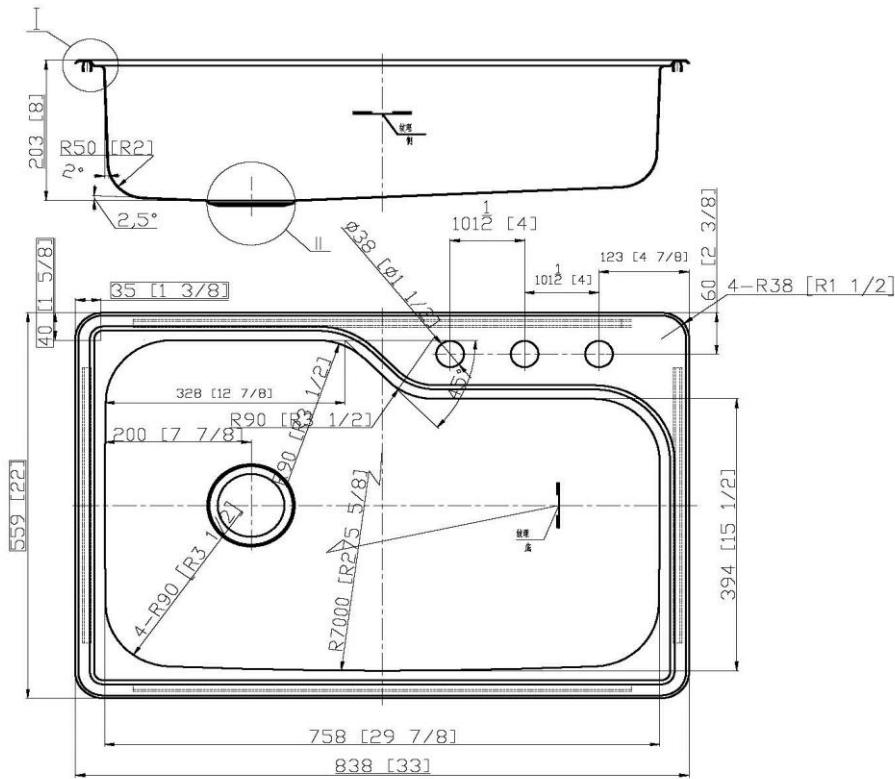

33X22 SS Sink Single Bowl

Specifications

- 33" x22" x 8" SS Sink
- Single Bowl
- Three pre-drilled 4" center faucet holes
- 18 gauge SS 304
- Bottom sound deaden pad
- Fixing clips included

Dimensions

notes: mm [inch]

33x22x8 110593

Type:
Job:
Order Code:
Approvals: