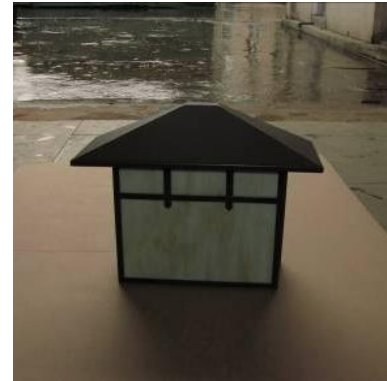

# Breezeway Wall Mount Light

## Specifications

<b>Material Construction:</b>	Formed Stainless Steel
<b>Lens:</b>	Honey art glass
<b>Lamp Type &amp; Wattage:</b>	CFL
<b>Mounting:</b>	Wall mounted
<b>Finish:</b>	Oil Rubbed Bronze (US10B)
<b>Voltage:</b>	120V
<b>Weight:</b>	5.5 lbs