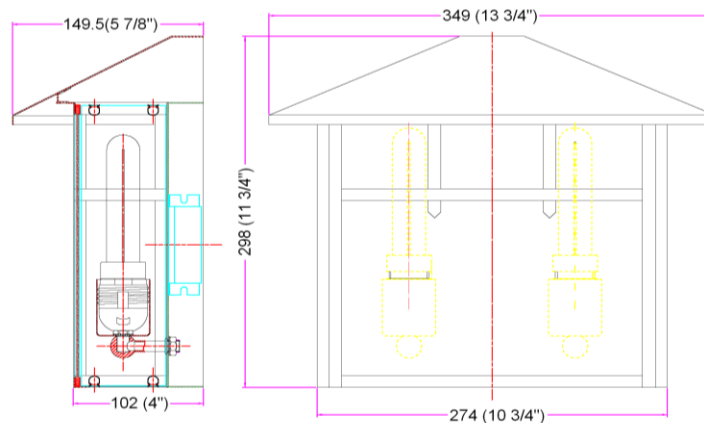

## Specifications

<b>Material Construction:</b>	Formed Stainless Steel
<b>Lens:</b>	Honey art glass
<b>Lamp Type &amp; Wattage:</b>	CFL
<b>Mounting:</b>	Wall mounted
<b>Finish:</b>	Oil Rubbed Bronze (US10B)
<b>Voltage:</b>	120V
<b>Weight:</b>	5.5 lbs

## Dimensions