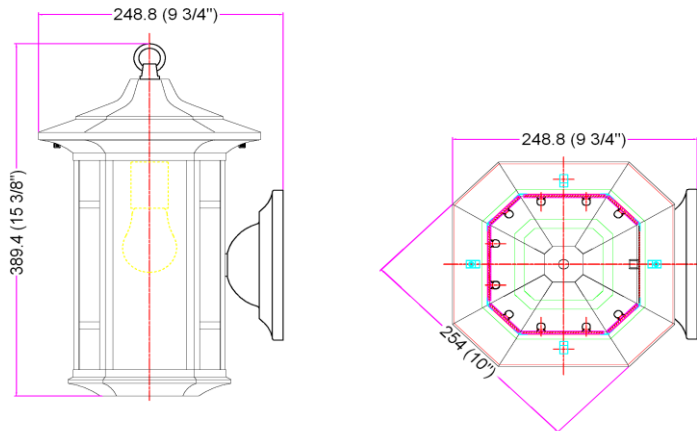

Dimensions

Warranty & Compliances

Warranty	10 Year Limited Warranty
UL	UL/cUL; Suitable for damp locations
ADA	N/A
EnergyStar	N/A

Companion Fixtures

Oil Rubbed Bronze 103788

Type:	
Job:	
Order Code:	103788
Approvals:	

Design House reserves the right to make changes in materials, specifications & models at any time. Design House also reserves the right to discontinue product without notice or obligation.