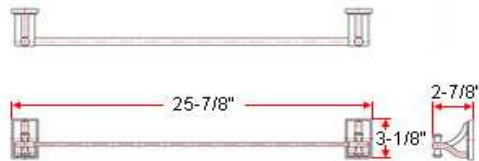

IRONWOOD Bath Accessories Collection

Specifications

Material Content all in Iron
Installation hardware included

Dimensions

24" towel bar

toilet paper holder

robe hook

towel ring

Warranty & Compliances

Warranty 1 Year Limited Warranty

Order Codes & Finishes/Colors

| | 24" towel bar | toilet paper holder | |
|---------------------|---------------|---------------------|-----------|
| Satin Nickel (US15) | 539478 | 539460 | TRU MATCH |
| Statuary Bronze | 531632 | 531624 | TRU MATCH |
| | robe hook | towel ring | |
| Satin Nickel (US15) | 539452 | 539486 | TRU MATCH |
| Statuary Bronze | 531616 | 531608 | TRU MATCH |