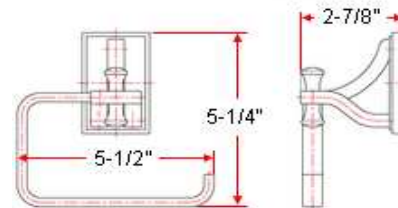

IRONWOOD Bath Accessories Collection

Specifications

Material Content all in Iron
Installation hardware included

Dimensions

24" towel bar

toilet paper holder

robe hook

towel ring

Warranty & Compliances

Warranty 1 Year Limited Warranty

Order Codes & Finishes/Colors

| | 24" towel bar | toilet paper holder | |
|---------------------|---------------|---------------------|-----------|
| Satin Nickel (US15) | 539478 | 539460 | TRU MATCH |
| Statuary Bronze | 531632 | 531624 | TRU MATCH |
| | robe hook | towel ring | |
| Satin Nickel (US15) | 539452 | 539486 | TRU MATCH |
| Statuary Bronze | 531616 | 531608 | TRU MATCH |