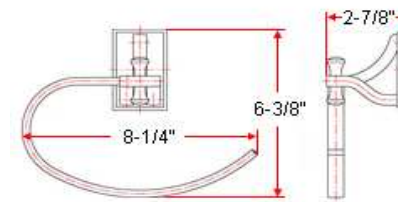

IRONWOOD Bath Accessories Collection

Specifications

Material Content all in Iron
Installation hardware included

Dimensions

24" towel bar

toilet paper holder

robe hook

towel ring

Warranty & Compliances

Warranty 1 Year Limited Warranty

Order Codes & Finishes/Colors

| | 24" towel bar | toilet paper holder | |
|---------------------|---------------|---------------------|-----------|
| Satin Nickel (US15) | 539478 | 539460 | TRU MATCH |
| Statuary Bronze | 531632 | 531624 | TRU MATCH |
| | robe hook | towel ring | |
| Satin Nickel (US15) | 539452 | 539486 | TRU MATCH |
| Statuary Bronze | 531616 | 531608 | TRU MATCH |