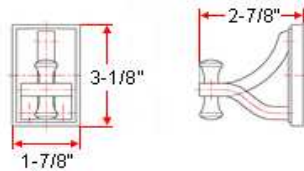

IRONWOOD Bath Accessories Collection

Specifications

Material Content all in Iron
Installation hardware included

Dimensions

24" towel bar

toilet paper holder

robe hook

towel ring

Warranty & Compliances

Warranty 1 Year Limited Warranty

Order Codes & Finishes/Colors

| | 24" towel bar | toilet paper holder | |
|---------------------|---------------|---------------------|-----------|
| Satin Nickel (US15) | 539478 | 539460 | TRU MATCH |
| Statuary Bronze | 531632 | 531624 | TRU MATCH |
| | robe hook | towel ring | |
| Satin Nickel (US15) | 539452 | 539486 | TRU MATCH |
| Statuary Bronze | 531616 | 531608 | TRU MATCH |